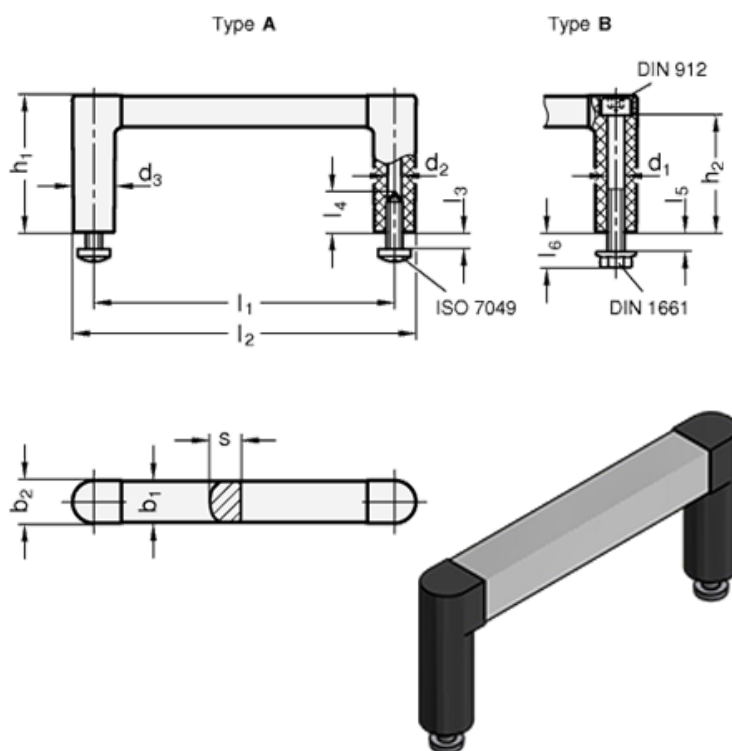

Article number: 2042312120AELS

Description: E+G Handle GN 423-12-120-A-ELS
- ELS natural / black, matte finish

Measures

b1 = 12	l2	= 132.5
b2 = 12.5	l3 Max.	= 5
d1 = -	l4 Min.	= 14
d2 = 4.3	l5 Max.	= 5
d3 = 12.5	l6	= 10.5
h1 = 40	s	= 9
h2 = 34.5	Weight (g)	= 37
l1 = 120		